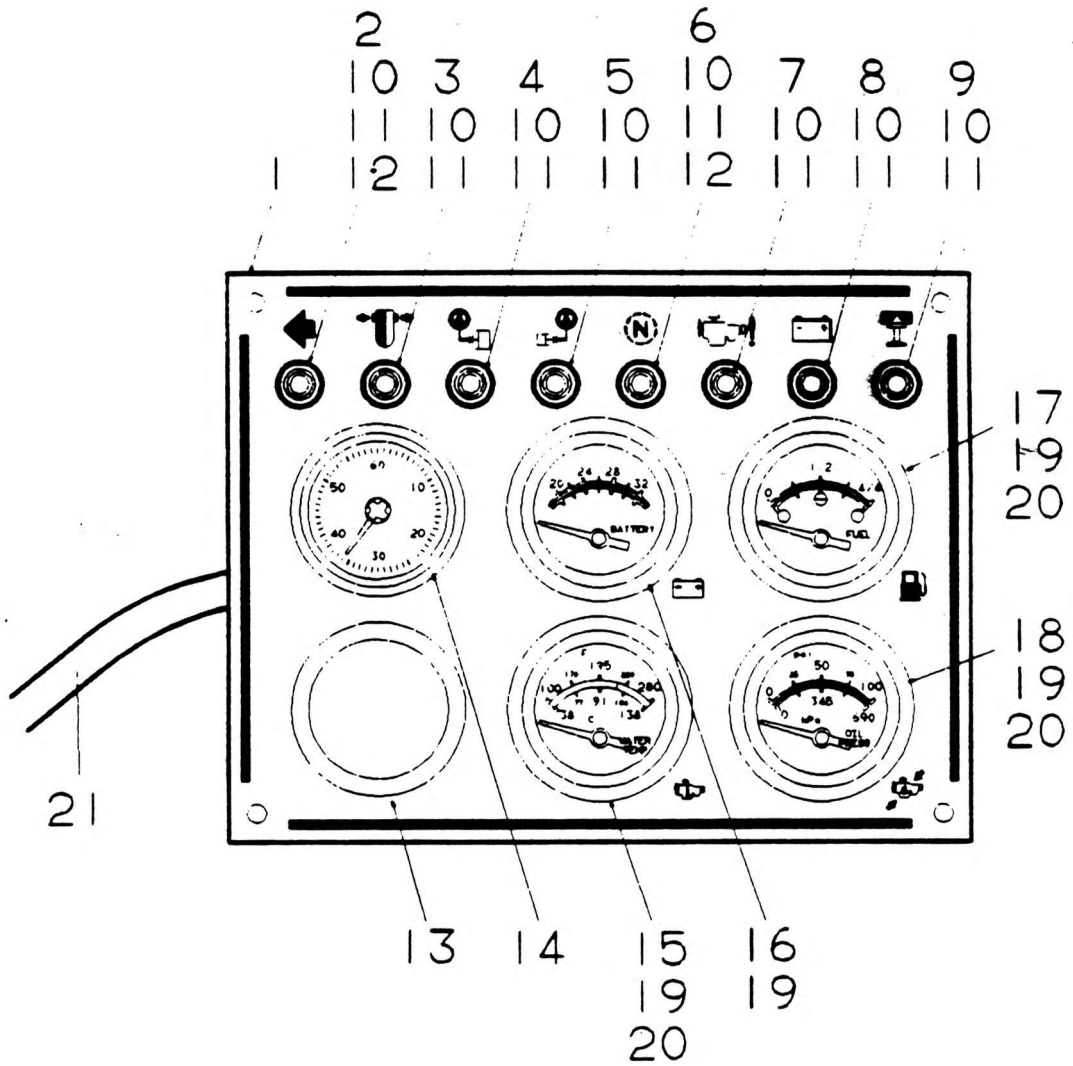

DASHBOARD ASSY LH

NO.	PART NO.	QTY.	DESCRIPTION	NO.	PART NO.	QTY.	DESCRIPTION
1	7-679-990212	1	Dashpanel Plate LH	16	7-486-001978	1	Volt Meter
2	7-581-990212	1	Lamp Warning Green	17	7-486-001812	1	Fuel Level Gauge
3	7-581-990210	1	Lamp Warning Red	18	7-486-001810	1	Oil Pressure Gauge
4	7-581-990210	1	Lamp Warning Red	19	7176718	4	Bulb 24 Volt
5	7-581-990210	1	Lamp Warning Red	20	7-013-000444	1	Convertor 12-24v
6	7-581-990212	1	Lamp Warning Green	21	6-512-990274	1	Harness Assy
7	7-581-990210	1	Lamp Warning Red				Dashpanel LH
8	7-581-990210	1	Lamp Warning Red	22	7-212-000012	1	Plug
9	7-581-990210	1	Lamp Warning Red				
10	7-581-990189	7	Bulb Filament 24v				
11	8947636	9	Diode (Warning Lamps)				
12	6-512-990278	2	Harness Assy - Lamp Test Link				
13	7-709-990023	1	Instrument Blank				
14	8790049	1	Hourmeter 12- 24v				
15	7-486-001897	1	Oil Temp Gauge				